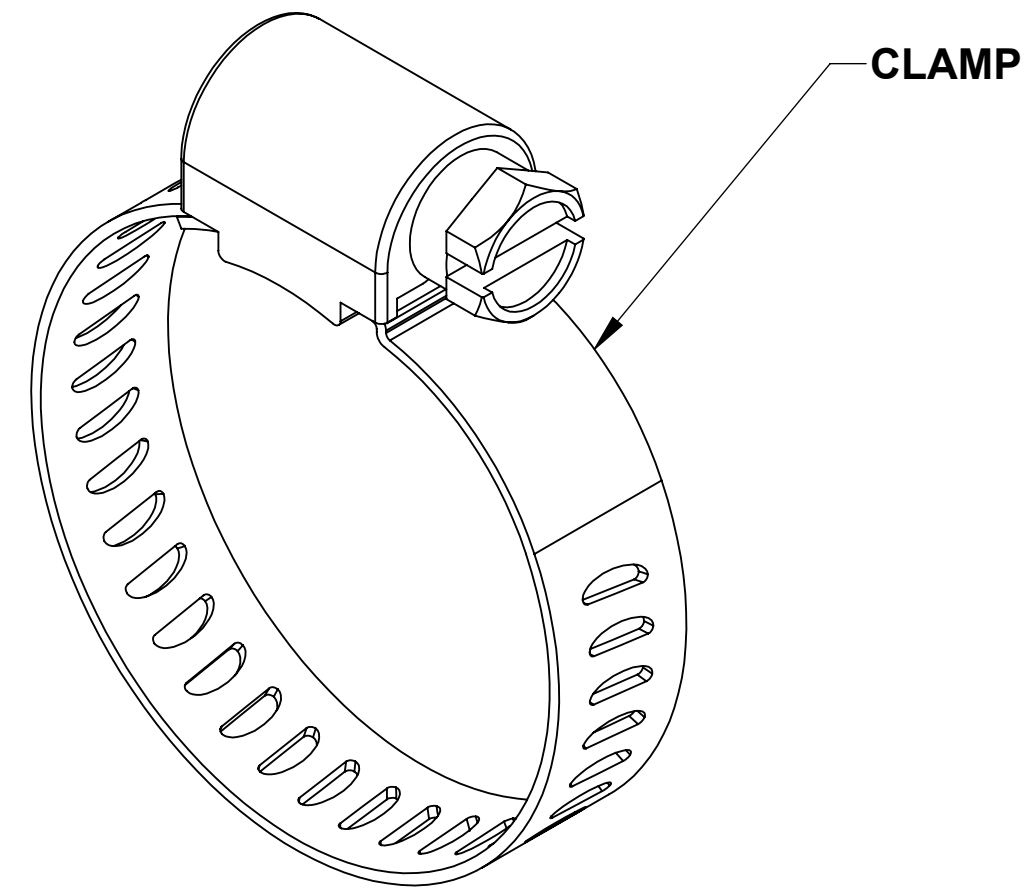

NOTES:

1. THIS DRAWING DESCRIBES 63703 VENT FILTER - REPLACEMENT.
2. FEATURES INCLUDE:
 - 15mm (5/8 inch) VENT FILTER - YELLOW
 - HOSE CLAMP
3. FUEL COMPATIBILITY INCLUDES:
 - GASOLINE (PUMP OR RACE)
 - E85
 - METHANOL

FILTER

UNLESS OTHERWISE SPECIFIED:		 FUELAB <small>DIGITAL FUEL DELIVERY</small> Collinsville, Illinois	
INTERPRET DWG PER ANSI Y14.5 DIMENSIONS ARE IN INCHES TOLERANCES: FRACTIONAL: ± 1/64" ANGULAR: ± 1/2° DECIMALS: .X ± .1 .XX ± .03 .XXX ± .010 SURFACE FINISH $\sqrt{128}$ OR BETTER BREAK ALL SHARP EDGES .010 MAX REMOVE ALL BURRS		TITLE: <p style="text-align: center;">VENT FILTER REPLACEMENT, 63703</p>	
THIRD ANGLE PROJECTION 	SIZE <p style="font-size: 2em;">C</p>	DWG. NO. <p style="font-size: 1.5em;">155020103</p>	REV <p style="font-size: 1.5em;">B</p>
DO NOT SCALE DRAWING		SCALE: 1/2	WEIGHT: SHEET: 1 OF 1