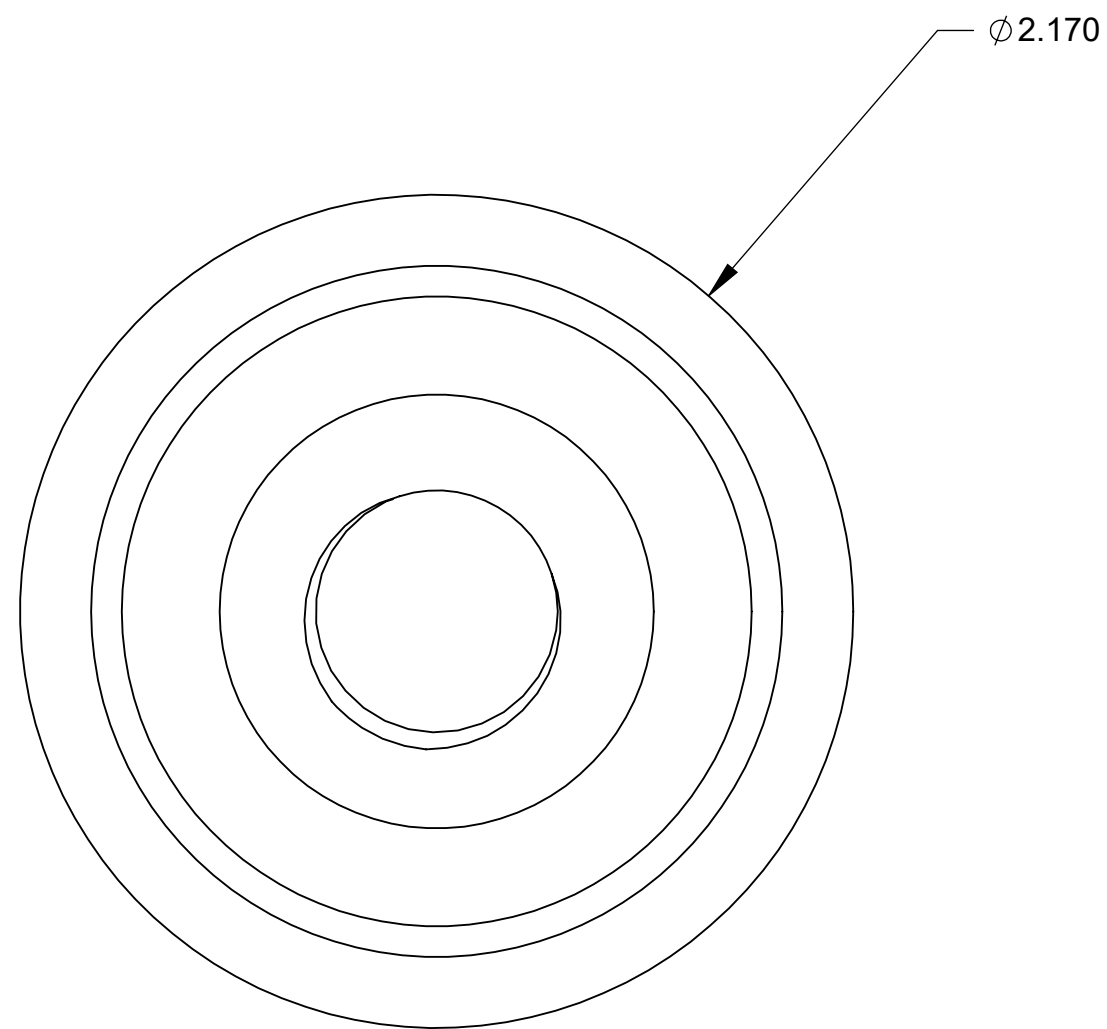

NOTES:

1. THIS DRAWING DESCRIBES 63703 VENT FILTER - REPLACEMENT.
2. FEATURES INCLUDE:
 - 15mm (5/8 inch) VENT FILTER - YELLOW
 - HOSE CLAMP
3. FUEL COMPATIBILITY INCLUDES:
 - GASOLINE (PUMP OR RACE)
 - E85
 - METHANOL

FILTER

UNLESS OTHERWISE SPECIFIED:		 FUELAB <small>DIGITAL FUEL DELIVERY</small> Collinsville, Illinois	
INTERPRET DWG PER ANSI Y14.5 DIMENSIONS ARE IN INCHES TOLERANCES: FRACTIONAL: ± 1/64" ANGULAR: ± 1/2° DECIMALS: .X ± .1 .XX ± .03 .XXX ± .010 SURFACE FINISH $\sqrt{128}$ OR BETTER BREAK ALL SHARP EDGES .010 MAX REMOVE ALL BURRS		TITLE: <p style="text-align: center;">VENT FILTER REPLACEMENT, 63703</p>	
THIRD ANGLE PROJECTION 	SIZE <p style="font-size: 2em;">C</p>	DWG. NO. <p style="font-size: 1.5em;">155020103</p>	REV <p style="font-size: 1.5em;">B</p>
DO NOT SCALE DRAWING		SCALE: 1/2	WEIGHT: SHEET: 1 OF 1