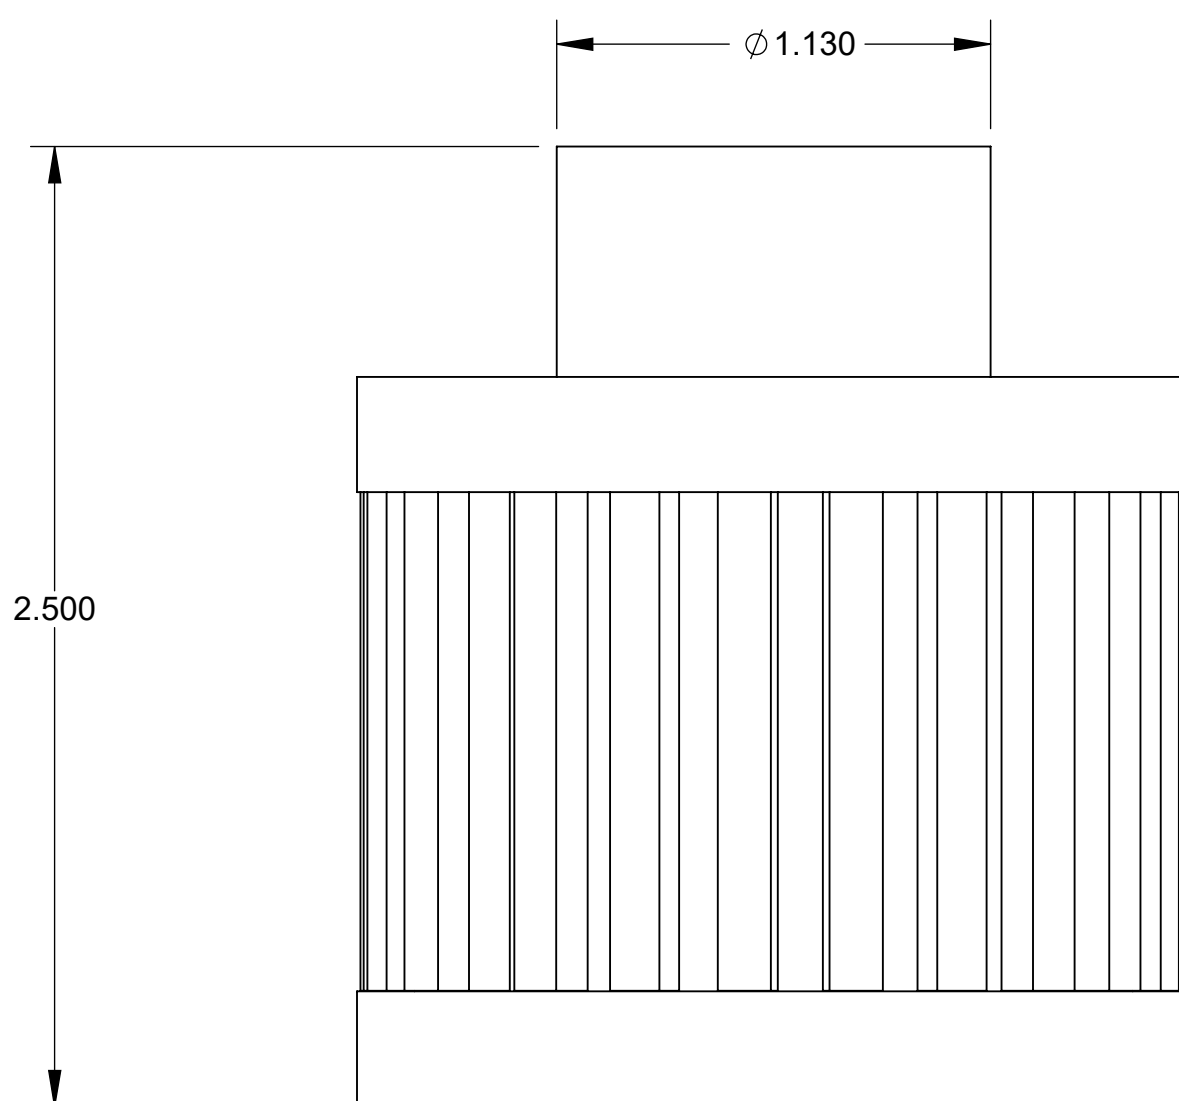

NOTES:

1. THIS DRAWING DESCRIBES 63703 VENT FILTER - REPLACEMENT.
2. FEATURES INCLUDE:
 - 15mm (5/8 inch) VENT FILTER - YELLOW
 - HOSE CLAMP
3. FUEL COMPATIBILITY INCLUDES:
 - GASOLINE (PUMP OR RACE)
 - E85
 - METHANOL

FILTER

UNLESS OTHERWISE SPECIFIED:		 FUELAB <small>DIGITAL FUEL DELIVERY</small> Collinsville, Illinois	
INTERPRET DWG PER ANSI Y14.5 DIMENSIONS ARE IN INCHES TOLERANCES: FRACTIONAL: ± 1/64" ANGULAR: ± 1/2° DECIMALS: .X ± .1 .XX ± .03 .XXX ± .010 SURFACE FINISH $\sqrt{128}$ OR BETTER BREAK ALL SHARP EDGES .010 MAX REMOVE ALL BURRS		TITLE: <p style="text-align: center;">VENT FILTER REPLACEMENT, 63703</p>	
THIRD ANGLE PROJECTION 	SIZE <p style="font-size: 2em;">C</p>	DWG. NO. <p style="font-size: 1.5em;">155020103</p>	REV <p style="font-size: 1.5em;">B</p>
DO NOT SCALE DRAWING		SCALE: 1/2	WEIGHT: SHEET: 1 OF 1